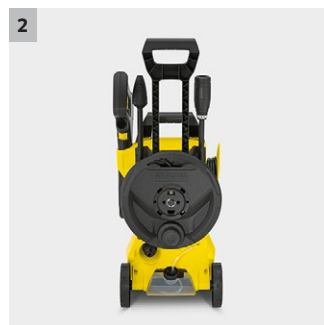

K 3 Premium Full Control Car & Home

The K 3 Premium Full Control Car & Home with extensive accessories: wash brush, foam jet, car shampoo, surface cleaner, detergent (car and home kit). Incl. pressure indicator on the spray gun.

1 Power gun Full Control and spray lances

- Three pressure settings and a detergent setting ensure the optimal setting for every surface.
- The pressure can be regulated by twisting the Vario Power spray lance until the desired level is shown.

K 3 Premium Full Control Car & Home

- Full Control Power Gun with manual pressure level display
- Hose reel
- Detergent tank

Technical data

Order no.	1.602-656.0	
EAN code	4054278287713	
Pressure	bar / MPa	20-120 / 2-12
Flow rate	l/h	380
Max. inlet temperature	°C	max. 40
Connection load	kW	1.6
Weight without accessories	kg	5.6
Dimensions (L × W × H)	mm	351 × 281 × 600
Current type	V	220-240