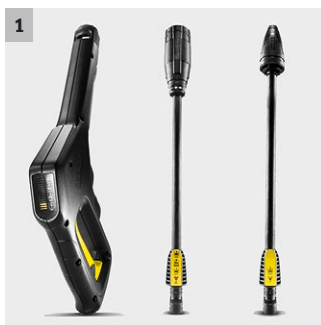

K 3 Premium Full Control Car & Home

The K 3 Premium Full Control Car & Home with extensive accessories: wash brush, foam jet, car shampoo, surface cleaner, detergent (car and home kit). Incl. pressure indicator on the spray gun.

1 Power gun Full Control and spray lances

- Three pressure settings and a detergent setting ensure the optimal setting for every surface.
- The pressure can be regulated by twisting the Vario Power spray lance until the desired level is shown.

2 Supports for accessories, high-pressure gun and cable

- Spray lances are always accessible and within easy reach.
- Generous hook for tidy storage of the hose and cable directly on the device.

3 Clean tank solution

K 3 Premium Full Control Car & Home

- Full Control Power Gun with manual pressure level display
- Hose reel
- Detergent tank

Technical data

Order no.	1.602-656.0	
EAN code	4054278287713	
Pressure	bar / MPa	20-120 / 2-12
Flow rate	l/h	380
Max. inlet temperature	°C	max. 40
Connection load	kW	1.6
Weight without accessories	kg	5.6
Dimensions (L × W × H)	mm	351 × 281 × 600
Current type	V	220-240