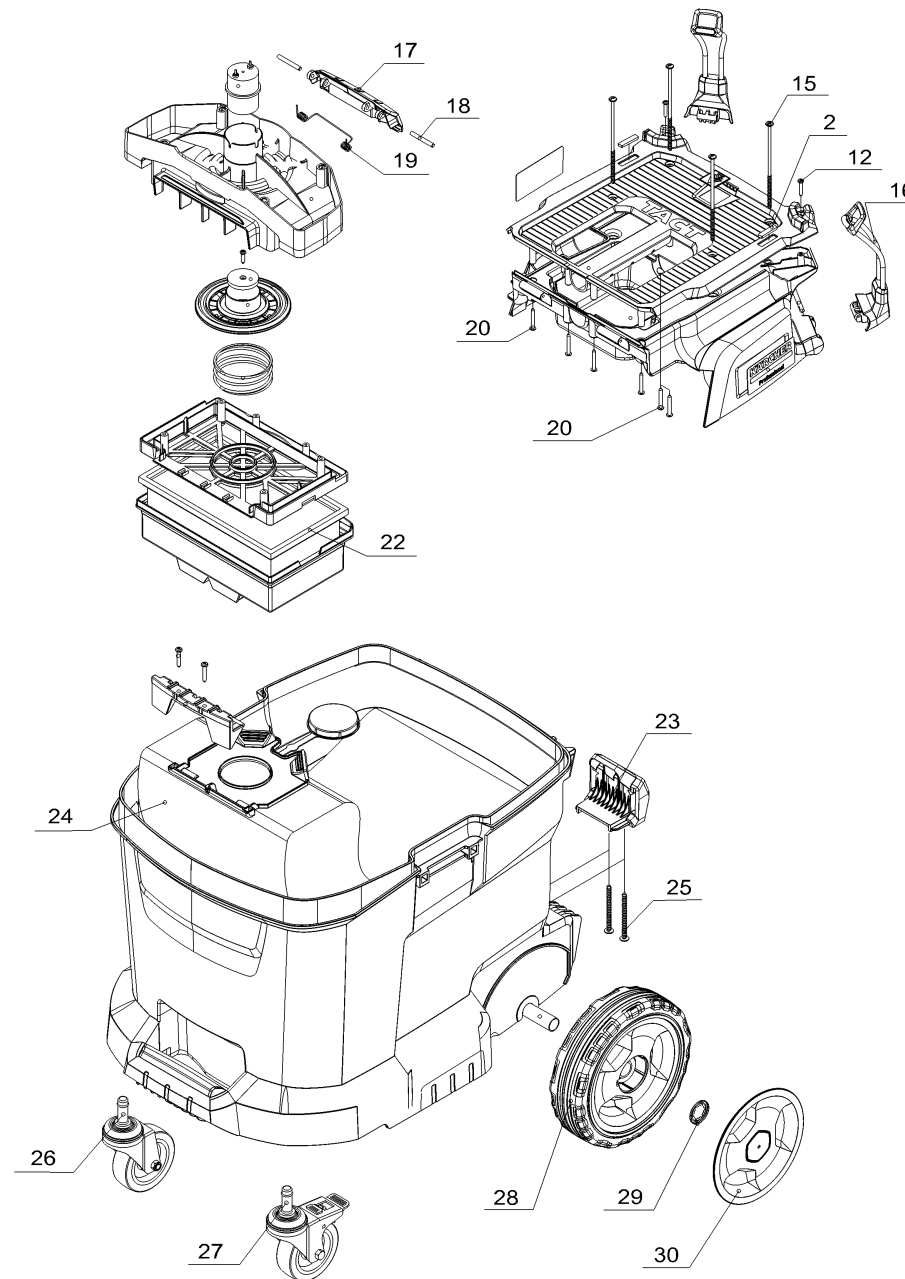

# 5 Short spare parts list NT 40/1 Tact Te L (1.148-311.3)

Professional \ Vacuum cleaner \ Wet-dry vacuum cleaner \ NT 40/1 Tact Te L \*EU \ Short spare parts list NT 40/1 Tact Te L

## 5 Short spare parts list NT 40/1 Tact Te L (1.148-311.3)

Professional \ Vacuum cleaner \ Wet-dry vacuum cleaner \ NT 40/1 Tact Te L \*EU \ Short spare parts list NT 40/1 Tact Te L

## 5 Short spare parts list NT 40/1 Tact Te L (1.148-311.3)

Professional \ Vacuum cleaner \ Wet-/dry vacuum cleaner \ NT 40/1 Tact Te L \*EU \ Short spare parts list NT 40/1 Tact Te L

POS	Article no.	Description	Quantity	Unit
1	7.303-171.0	Screw 5x80 -10.9-R2R (K-In6Rd)	10.000	ST
2	4.070-360.0	Antislip rubber set	1.000	ST
3	4.070-345.0	Fixing case	1.000	ST
4	5.107-004.0	Guide screw	2.000	ST
5	7.303-129.0	Screw 4x16 -10.9-R2R (K-In6Rd)	3.000	ST
6	5.744-001.0	Handle	1.000	ST
7	7.303-206.0	Screw 3,5x16 -10.9-A2E (In6Rd)	2.000	ST
8	7.303-086.0	Screw 5x30 -10.9-R2R (K-In6Rd)	7.000	ST
9	5.744-002.0	Handle number of revolutions/hose select	1.000	ST
10	7.303-111.0	Screw 5x50 -10.9-R2R (K-In6Rd)	2.000	ST
11	5.363-187.0	Seal supply air	1.000	ST
12	7.303-096.0	Screw 4x22 -ST-10.9-R2R (IN6RD)	8.000	ST
13	5.034-505.0	Retaining bracket cable	1.000	ST
14	6.273-018.0	Seal string housing base plate	1.000	ST
15	7.303-323.0	Screw 5x130 -10.9-R2R (In6Rd)	4.000	ST
16	4.071-086.0	Hose hook set	1.000	ST
17	5.322-157.0	Filter cover closure	1.000	ST
18	5.317-231.0	Bolt hook	2.000	ST
19	5.333-221.0	Spring	1.000	ST
20	7.303-285.0	Screw 4x30 -10.9-R2R (K-In6Rd)	6.000	ST
22	6.907-035.0	Flat-pleated filter PES	1.000	ST
23	5.044-317.0	Holder floor nozzle	1.000	ST
24	2.889-155.0	Filter bags-fleece 5 piece 40-50 Liter	1.000	ST
25	7.303-234.0	Screw 5x60 -10.9-A2K (K-In6Rd)	1.000	ST
26	6.435-894.0	Castor Ø75	1.000	ST
27	6.435-895.0	Castor with brake Ø75	1.000	ST
28	5.515-361.0	Wheel D180	2.000	ST
29	6.343-168.0	Lock washer	2.000	ST
30	5.515-386.0	Wheel cap large RAL 7012	2.000	ST