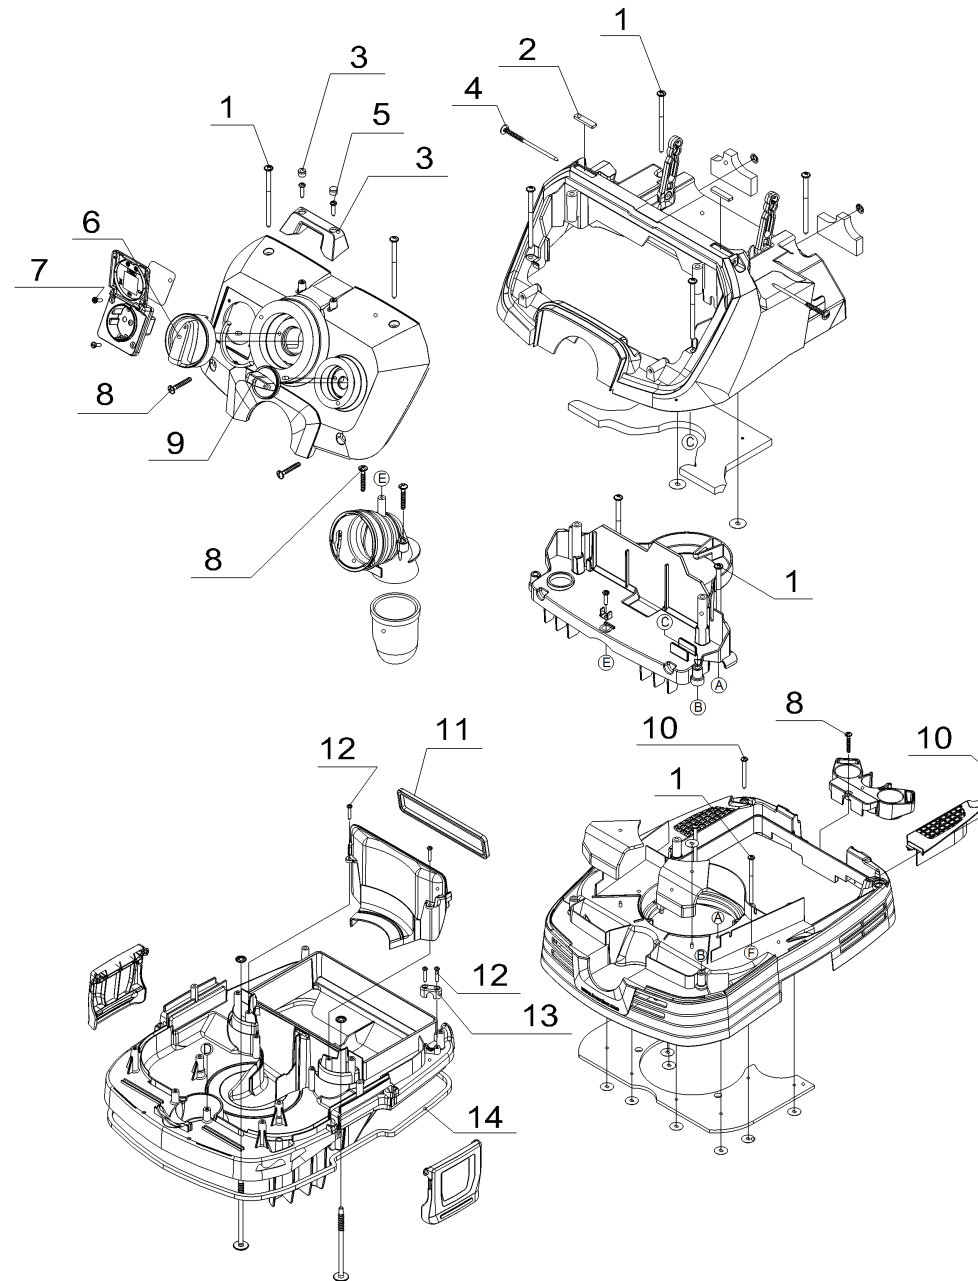

# 5 Short spare parts list NT 40/1 Tact Te L (1.148-311.3)

Professional \ Vacuum cleaner \ Wet-dry vacuum cleaner \ NT 40/1 Tact Te L \*EU \ Short spare parts list NT 40/1 Tact Te L

## 5 Short spare parts list NT 40/1 Tact Te L (1.148-311.3)

Professional \ Vacuum cleaner \ Wet-dry vacuum cleaner \ NT 40/1 Tact Te L \*EU \ Short spare parts list NT 40/1 Tact Te L

## 5 Short spare parts list NT 40/1 Tact Te L (1.148-311.3)

Professional \ Vacuum cleaner \ Wet-/dry vacuum cleaner \ NT 40/1 Tact Te L \*EU \ Short spare parts list NT 40/1 Tact Te L

POS	Article no.	Description	Quantity	Unit
1	7.303-171.0	Screw 5x80 -10.9-R2R (K-In6Rd)	10.000	ST
2	4.070-360.0	Antislip rubber set	1.000	ST
3	4.070-345.0	Fixing case	1.000	ST
4	5.107-004.0	Guide screw	2.000	ST
5	7.303-129.0	Screw 4x16 -10.9-R2R (K-In6Rd)	3.000	ST
6	5.744-001.0	Handle	1.000	ST
7	7.303-206.0	Screw 3,5x16 -10.9-A2E (In6Rd)	2.000	ST
8	7.303-086.0	Screw 5x30 -10.9-R2R (K-In6Rd)	7.000	ST
9	5.744-002.0	Handle number of revolutions/hose select	1.000	ST
10	7.303-111.0	Screw 5x50 -10.9-R2R (K-In6Rd)	2.000	ST
11	5.363-187.0	Seal supply air	1.000	ST
12	7.303-096.0	Screw 4x22 -ST-10.9-R2R (IN6RD)	8.000	ST
13	5.034-505.0	Retaining bracket cable	1.000	ST
14	6.273-018.0	Seal string housing base plate	1.000	ST
15	7.303-323.0	Screw 5x130 -10.9-R2R (In6Rd)	4.000	ST
16	4.071-086.0	Hose hook set	1.000	ST
17	5.322-157.0	Filter cover closure	1.000	ST
18	5.317-231.0	Bolt hook	2.000	ST
19	5.333-221.0	Spring	1.000	ST
20	7.303-285.0	Screw 4x30 -10.9-R2R (K-In6Rd)	6.000	ST
22	6.907-035.0	Flat-pleated filter PES	1.000	ST
23	5.044-317.0	Holder floor nozzle	1.000	ST
24	2.889-155.0	Filter bags-fleece 5 piece 40-50 Liter	1.000	ST
25	7.303-234.0	Screw 5x60 -10.9-A2K (K-In6Rd)	1.000	ST
26	6.435-894.0	Castor Ø75	1.000	ST
27	6.435-895.0	Castor with brake Ø75	1.000	ST
28	5.515-361.0	Wheel D180	2.000	ST
29	6.343-168.0	Lock washer	2.000	ST
30	5.515-386.0	Wheel cap large RAL 7012	2.000	ST