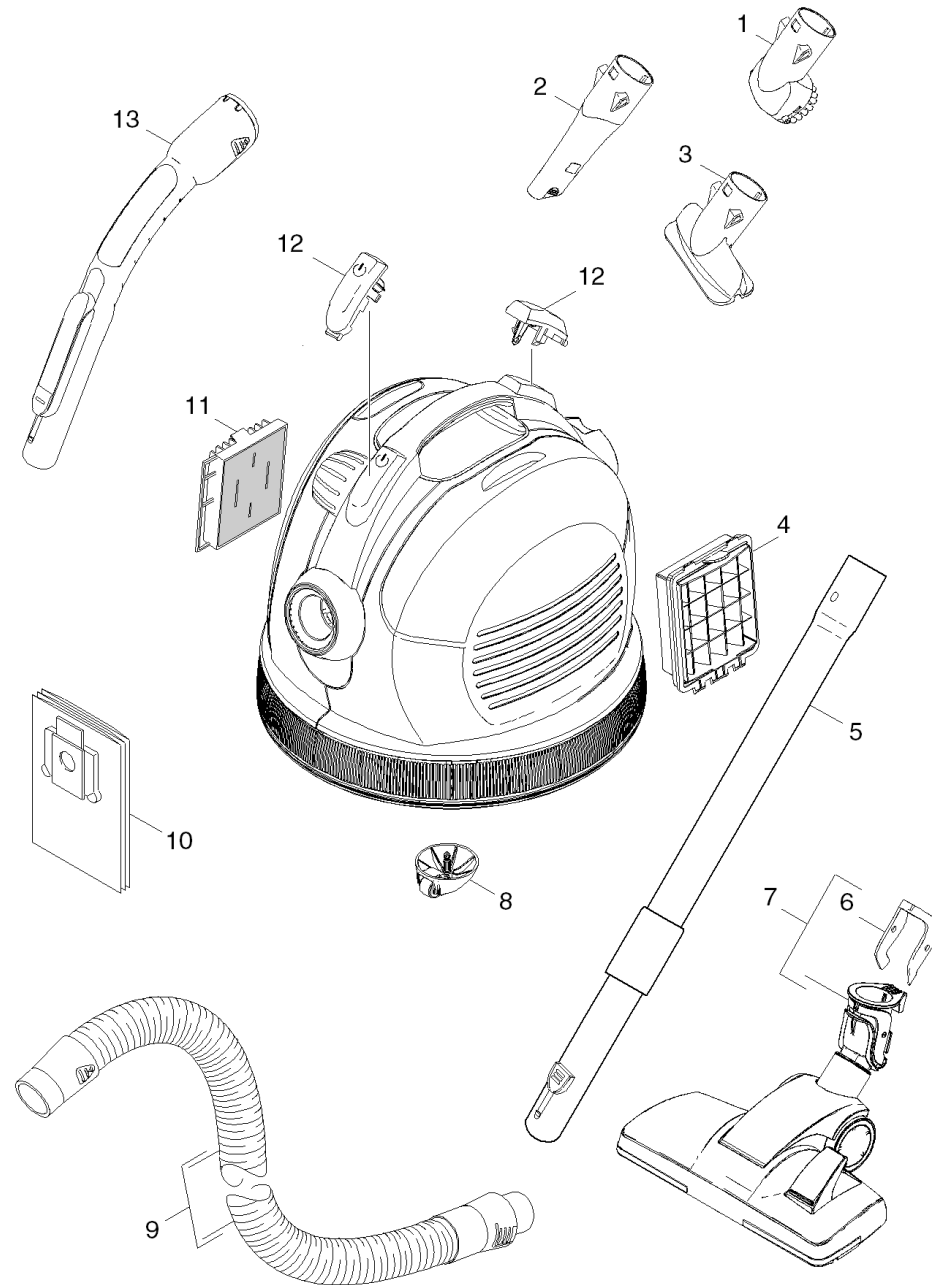

Short spare parts list (1.195-600.3)

Home and Garden \ Vacuum cleaner \ Dry vacuum cleaner \ VC 6 *EU \ Short spare parts list

Short spare parts list (1.195-600.3)

Home and Garden \ Vacuum cleaner \ Dry vacuum cleaner \ VC 6 *EU \ Short spare parts list

KÄRCHER

POS	Article no.	Description	Quantity	Unit
1	4.195-005.0	Furniture brush	1.000	ST
2	4.195-202.0	Crevice nozzle telescope	1.000	ST
3	4.195-004.0	Upholstery nozzle	1.000	ST
4	6.414-805.0	Filter Ersatz EPA 12	1.000	ST
5	6.902-144.0	Telescopic tube complete	1.000	ST
6	5.195-233.0	Lever connection piece	1.000	ST
7	4.195-083.0	Floor tool RD296 VC 6	1.000	ST
8	4.195-063.0	Castor complete	1.000	ST
9	6.901-058.0	Suction hose complete	1.000	ST
10	6.904-329.0	Filter bag replacement 5 Stueck	1.000	ST
11	6.414-799.0	Filter motor complete	1.000	ST
12	4.195-007.0	Pushbutton only for replacement	2.000	ST
13	4.195-125.0	Hand tube complete	1.000	ST